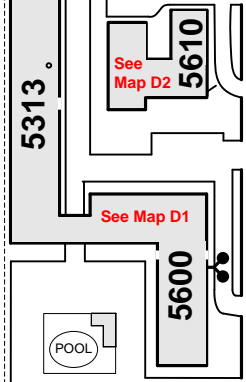

To 495

To Baltimore Ave

EAST WEST HIGHWAY

To 13

FROM 7

ANACOSTIA RIVER

TANGLEWOOD DR

- 5305
- 01-03
- 04-08
- 09-13
- 14-19
- 20-24
- 25-30

RIVERDALE ROAD

54TH AVE

CAUTION: EMPTY POOL IN BASEMENT OF 5506 54TH AVE

ROAD

- 5409
- A
- B
- C
- D
- E
- F
- G
- H
- J
- K
- L
- M

Shopping Center

KENILWORTH AVE

JEFFERSON ST

54TH AVE

SPRING LANE

Anacostia River Park

TANGLEWOOD DR

(Northeast Branch)

PARK

To 9