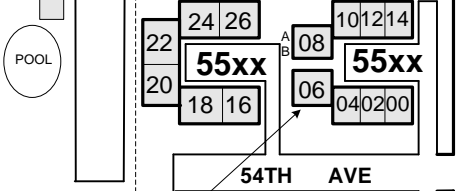

To 495

To Baltimore Ave

EAST WEST HIGHWAY

To 13

FROM 7

ANACOSTIA RIVER

TANGLEWOOD DR

- 5305
- 01-03
- 04-08
- 09-13
- 14-19
- 20-24
- 25-30

RIVERDALE ROAD

54TH AVE

CAUTION: EMPTY POOL IN BASEMENT OF 5506 54TH AVE

ROAD

- 5409
- A
- B
- C
- D
- E
- F
- G
- H
- J
- K
- L
- M

Shopping Center

KENILWORTH AVE

JEFFERSON ST

54TH AVE

SPRING LANE

Anacostia River Park

TANGLEWOOD DR

(Northeast Branch)

PARK

To 9